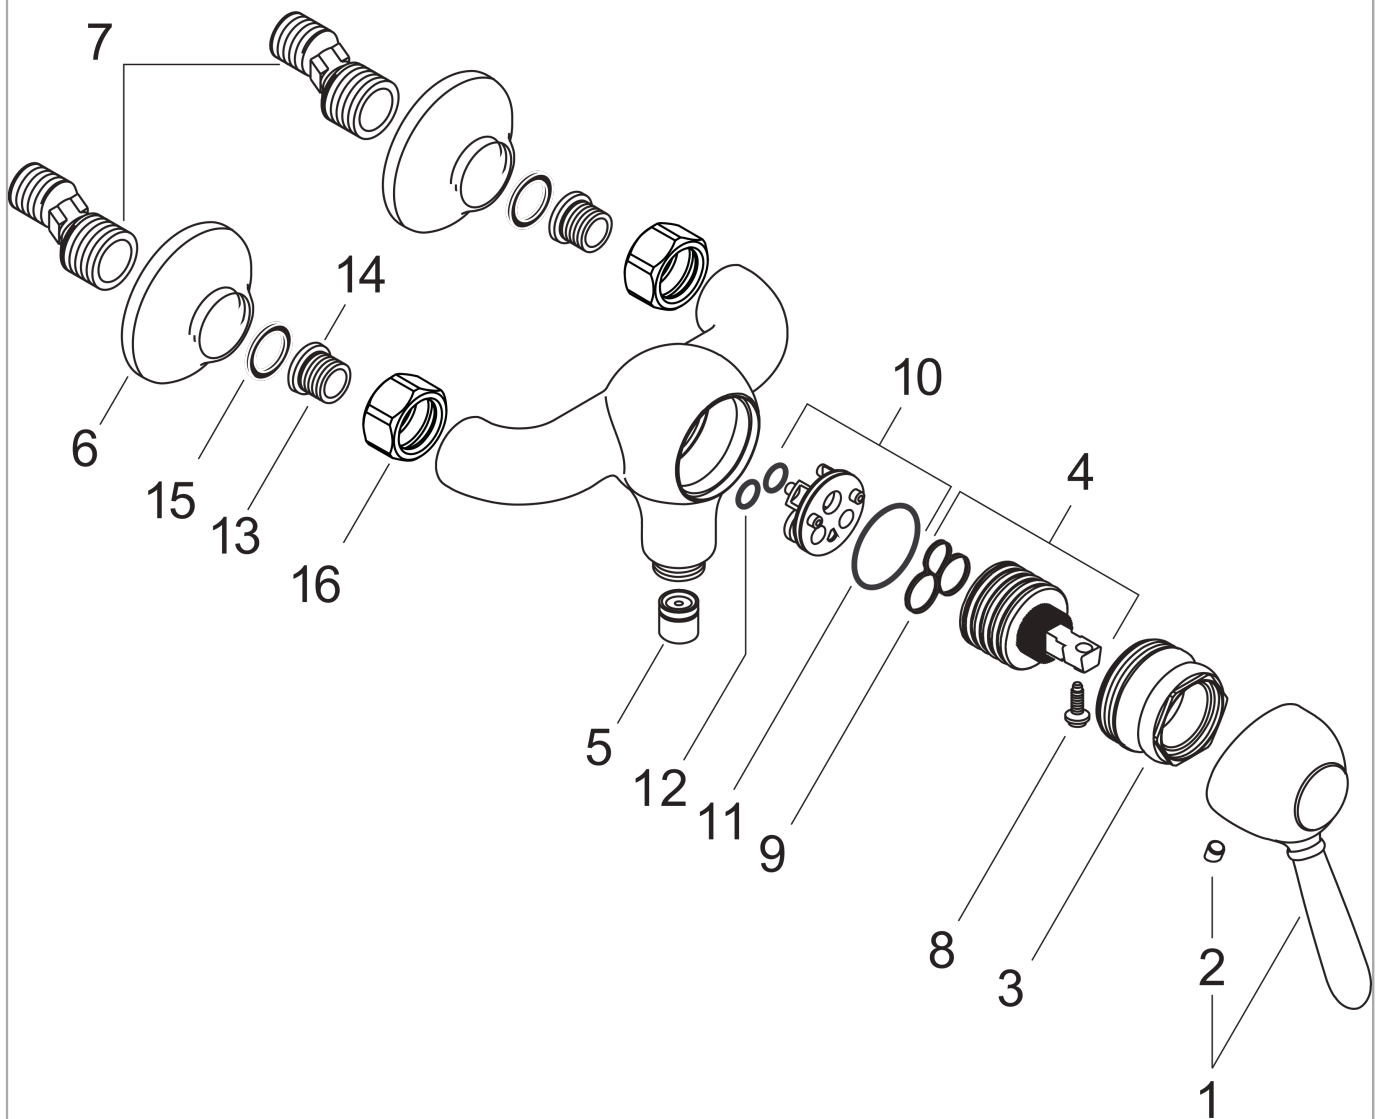

AXOR Carlton
Single lever shower mixer for exposed installation
 Surfaces: **Chrome** Article Number: **17610000**

Exploded Drawing

Year of production: **07/09 - 12/17**

AXOR Carlton
Single lever shower mixer for exposed installation
 Surfaces: **Chrome** Article Number: **17610000**

Spare part list

Year of production: **07/09 - 12/17**

Pos.	Description	Article Number	PC	PU
1	handle	17092000	15	1
2	screw cover	96338000	1	1
3	nut	96539000	13	1
4	cartridge, assy	92730000	11	1
5	set of non return valves DW 15	94074000	5	1
6	escutcheon Ø 70 mm	95154000	4	1
7	set of S-unions (±12 mm)	94140000	10	1
8	locking screw for handle	95140000	2	1
9	seal	95008000	3	1
10	adapter for cartridge	97773000	3	1
11	O-Ring 32x2	98193000	1	1
12	O-ring 9x1,8	98118000	1	1
13	connecting thread	97220000	5	1
14	O-ring 15x2	98163000	1	1
15	filter packing	96922000	3	1
16	set of nuts	96157000	8	1
a	set of S-unions (±32 mm)	98592000	9	1